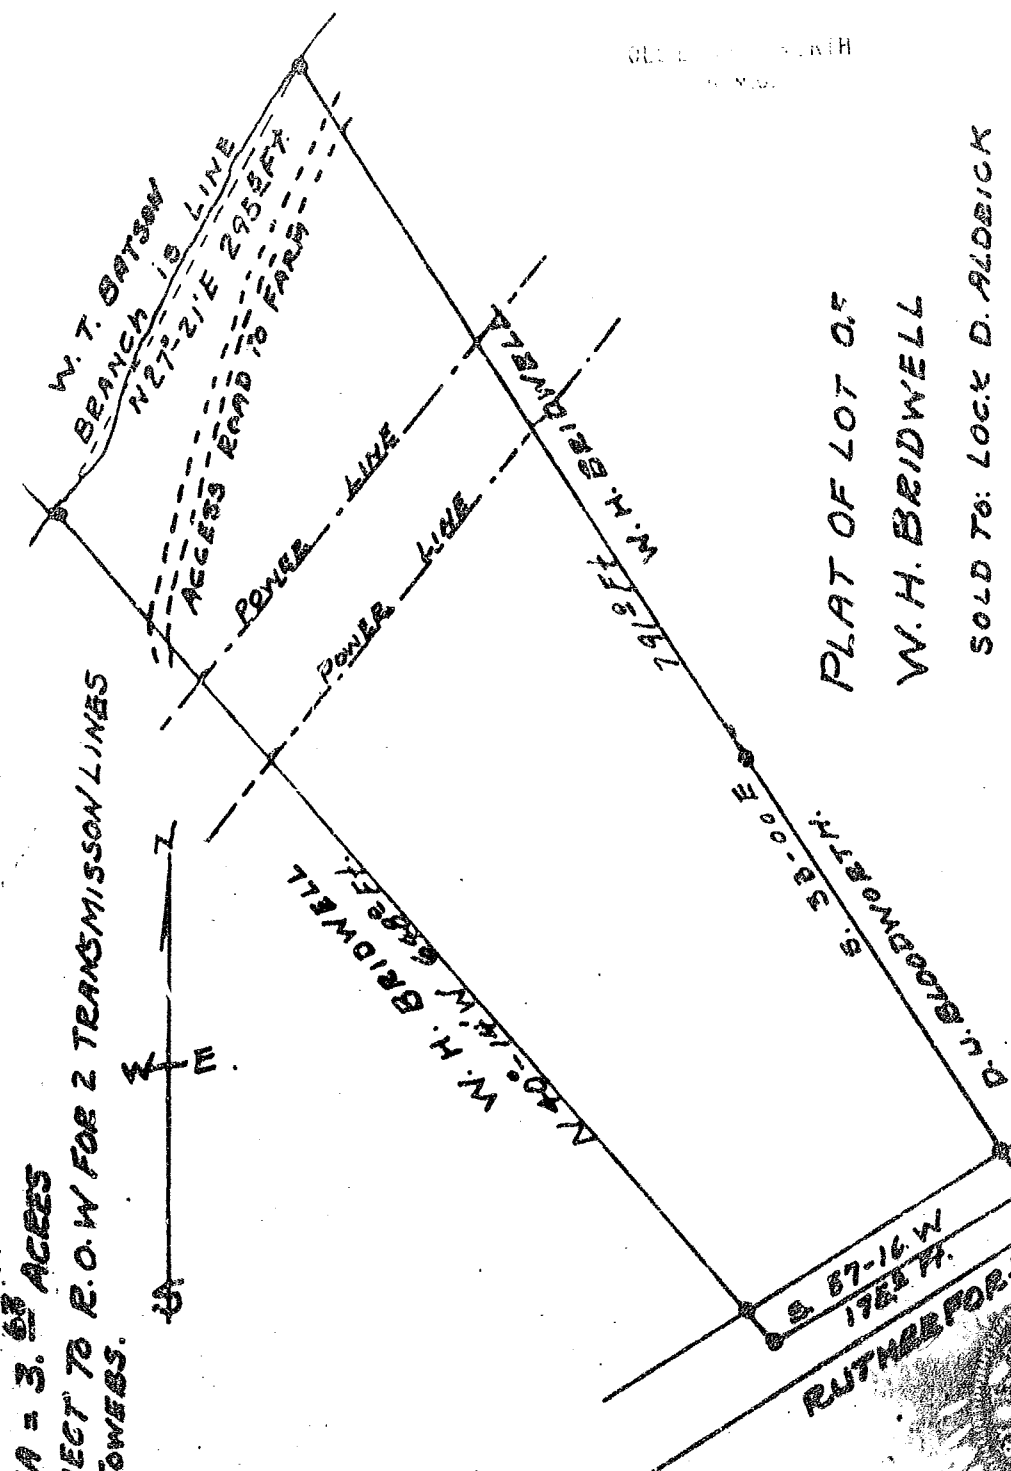

FILED  
MAR 13 3 30 PM 1965

GREENVILLE SOUTH  
S.C.

PLAT OF LOT OF  
W. H. BRIDWELL  
SOLD TO: LOCK D. ALDEICK  
CHICK SPRINGS TWP. GREENVILLE CO.  
SOUTH CAROLINA  
MAR 16 1965  
25717  
JULY 3, 1961  
/ 005 Post

AREA = 3.63 ACRES  
SUBJECT TO R.O.W FOR 2 TRANSMISSION LINES  
ON TOWERS.

Survey by  
Tony F. Ball  
C.E. 1157104

Recorded March 16, 1965 at 3:38 P. M. #25717